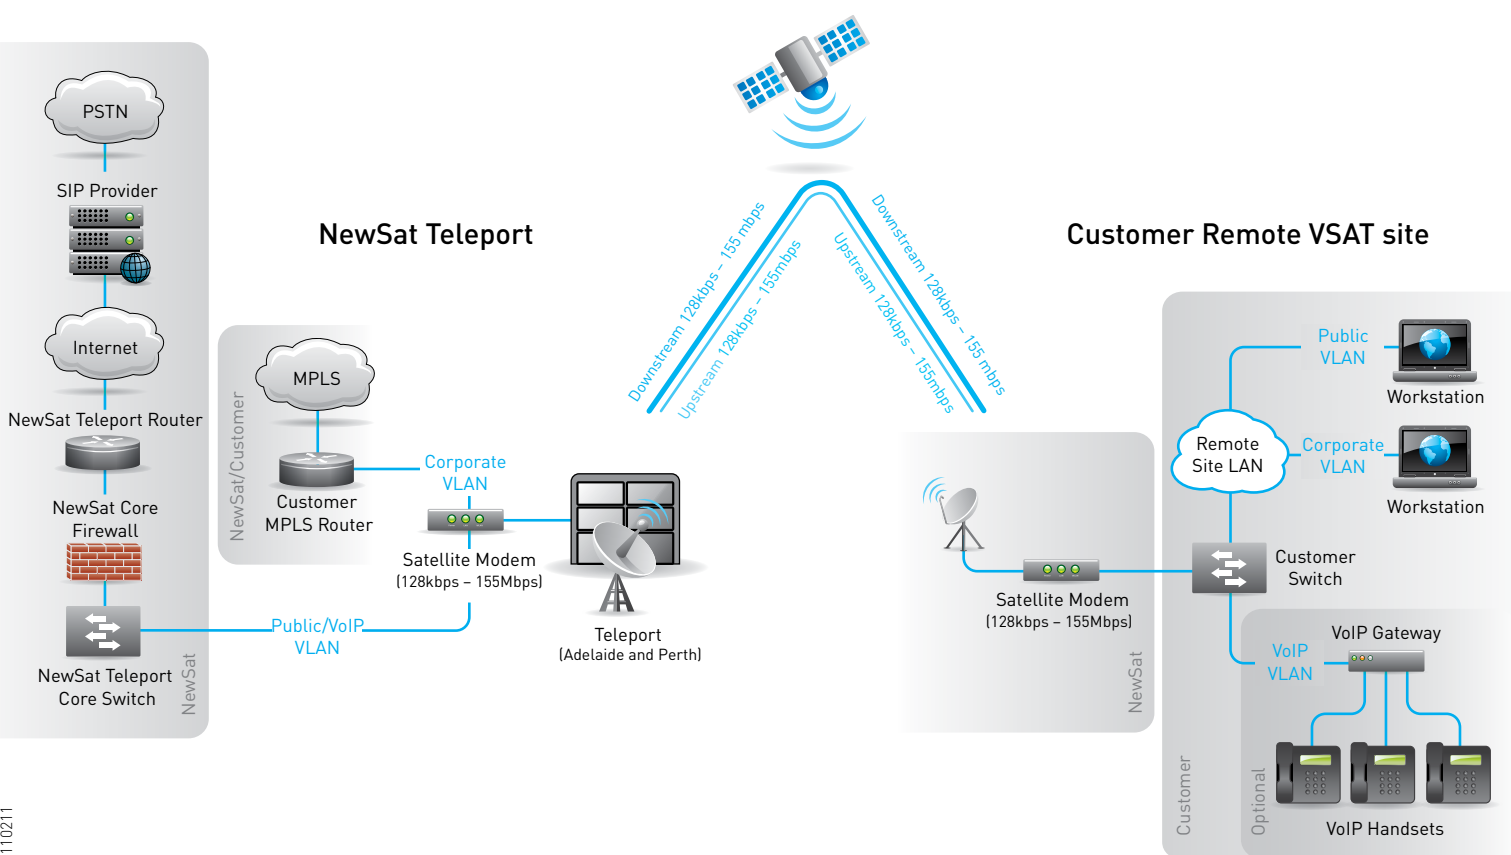

and other software applications, VoIP, video conferencing, and through the use of third-party integration, dedicated network acceleration for latency critical applications.

Connect multiple sites

NewSat's SCPC system allows transmissions to be sent continuously on a single satellite carrier either as a point-to-point network or a point-to-multipoint network, providing hub-less connectivity among sites.

Superior up-time

NewSat's Teleport Services offer SCPC solutions with outstanding reliability and performance, using cutting-edge equipment to ensure outstanding satellite coverage, reliability and performance with 99.95% uptime.

Global satellite coverage

With our broad satellite network, NewSat offers global communication for businesses. Our Perth and Adelaide Teleports access satellites that provide near worldwide coverage and ensure clients stays connected.

Flexible innovative communication services

All NewSat Teleport services are flexible and scalable to meet every evolving business requirement. With all the in-house engineering expertise necessary to deliver customer solutions tailored to each individual client's requirements.

10007-110211
Information correct as of 11 February 2011. All images are for illustration purposes only. Terms and conditions apply. For more information go to newsat.com

For more information

Telephone within Australia
1300 306 119

Telephone outside Australia
+61 3 9674 4688

Email
sales@newsat.com